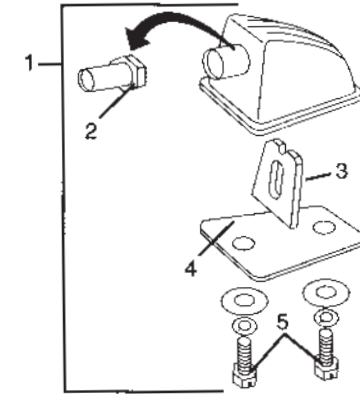

LJR105 LUDWIG JR. OUTFIT

Item No.	Part No.	Description
1	P10256A	Lug Bass & Floor Tom
2	P10257A	Lug for MTD. Tom Toms
3	P3702	Male T-Handles for Tom & Bass MTS
4	P3701	Male T-Handles for Cybal & Spur MTS
5	P102530	Bass Drum Claw Hook
6	PJR1	Bass Drum Spur w/ Crutch Tip (ea.)
7	PJR2	Floor Tom Leg w/ Crutch Tip (ea.)
8	P39591	Female T-Handle for Tom Holder
9	PJR3	Hoop Mount Swivel Nut for Snare Drum
10	JR5	JR Throne
11	JR4	JR Hi-Hat
12	JR6	JR Snare Stand
13	JR7	JR Bass Drum Pedal
14	PJR4	Cymbal Arm w/ Cymbal Seat & Wing Nut
15	P3009A	1-7/8" Keyrod w/ Washer for all Toms
16	P3010A	3-3/8" Keyrod w/ Washer for B/D & S/D
17	PJR5	Tom Mounting Arm Complete
18	PJRH8	8" Triple Flanged 4 Lug
19	PJRH10	10" Triple Flanged 4 Lug
20	PJRH12S	12" Triple Flanged Snare 6 Lug
21	JR8	8" JR Head
22	JR10	10" JR Head
23	JR12	12" JR Head
24	JR12S	12" JR Snare Head
25	JR13	13" JR Head
26	JR16	16" JR Head

Rocker Parts

LR 2990 MT ELITE Double Tom Tom Holder

Item No.	Part No.	Description
1	P7180A	Double Tom Holder Assembly
2	P39591	Wing Nut
3	P3848	Washer
4	P1937	Spring
5	P3901	Male T-Handle
6	P71801	L-Arm with Ball
7	P71802	Set Clamp (For P71801) with Screw
8	P3007	Key Rod, 3/4" Long
9	P71803	Ball Holder Casting with Insert Plate
10	P71804	Ball Holder Casting with Tube
11	P71805	1" Tube Clamp (For P7180A) with Screw
12	P7184A	Bass Casting Assembly Complete
13	P3903	Female T-Handle
14	P71841	Carriage Bolt, M8 x 1.25, 1-3/4" Long
15	P71842	1" Insert for P7184A
16	P71843	Gasket for P7184A
17	P71844	Metal Plate for P7184A
18	P7135	#8-32 x 1/2" SEMS