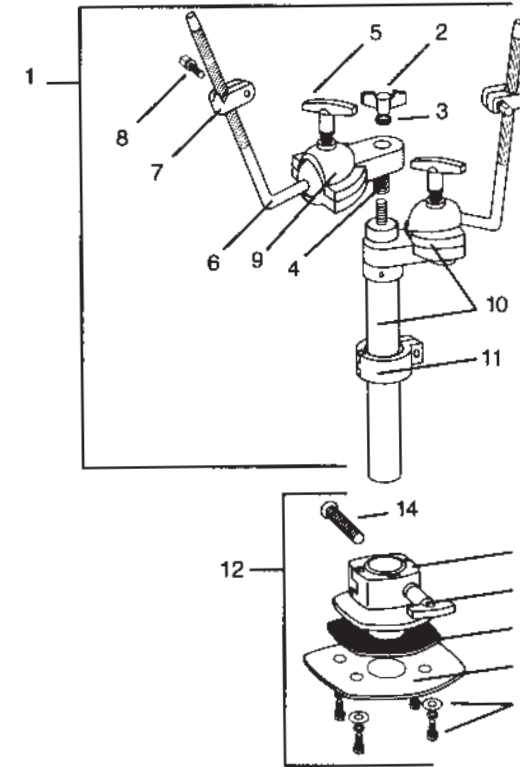

Rocker Parts

LR 2990 MT ELITE Double Tom Tom Holder

Item No.	Part No.	Description
1	P7180A	Double Tom Holder Assembly
2	P39591	Wing Nut
3	P3848	Washer
4	P1937	Spring
5	P3901	Male T-Handle
6	P71801	L-Arm with Ball
7	P71802	Set Clamp (For P71801) with Screw
8	P3007	Key Rod, 3/4" Long
9	P71803	Ball Holder Casting with Insert Plate
10	P71804	Ball Holder Casting with Tube
11	P71805	1" Tube Clamp (For P7180A) with Screw
12	P7184A	Bass Casting Assembly Complete
13	P3903	Female T-Handle
14	P71841	Carriage Bolt, M8 x 1.25, 1-3/4" Long
15	P71842	1" Insert for P7184A
16	P71843	Gasket for P7184A
17	P71844	Metal Plate for P7184A
18	P7135	#8-32 x 1/2" SEMS