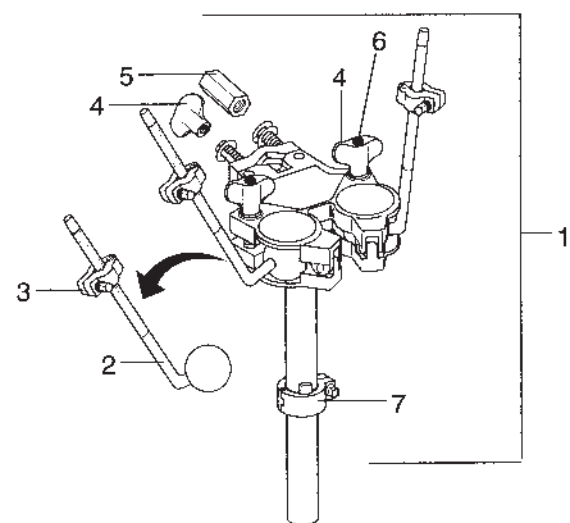

Accent Parts

Item No.	Part No.	Description
1	P102525A	Tom Tom, Floor Tom & Spur Bracket Assembly
2	P102514	Wing Nut
3	P102526	Hex Bolt
4	P3848	Washer
5	P308	Lockwasher
6	P102527	Rubber Gasket
7	P102522	Mounting Screws w/ Washers
8	P7178	Floor Tom Leg
9	P71781	Rubber Crutch Tip
10	P102528	Left Spur (from player's veiw)
11	P102529	Right Spur (from player's veiw)
12	P1989	Knurled Nut
13	P1995	Rubber Crutch Tip

Item No.	Part No.	Description
1	P10259A	Double Tom Holder
2	P71801	L-Arm w/ Ball 10mm
3	P102510	Set Clamp w/ Screw
4	P102514	Wing Nut
5	P2955	3/4" Hex Nut
6	P3957	Carraige Bolt
7	P71805	1" Set Clamp w/ Screw
8	P102515A	Bass Casting Complete
9	P102516	Nylon Insert
10	P102517	Hinge Pin
11	P102518	Hinge Pin Key
12	P102519	Carraige Bolt
13	P308	Lock Washer
14	P3848	Washer
15	P102520	Rubber Gasket
16	P102523	Metal Back Plate
17	P102524	Mounting Screws w/ Lock Washers