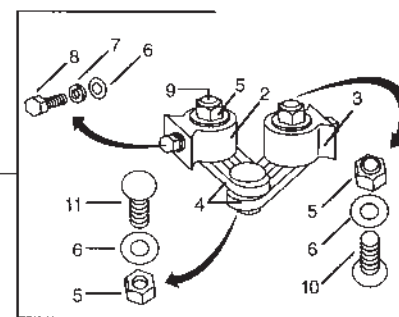

STABILIZER ASSEMBLY
for Omni Rail (at right)

Item No.	Part No.	Description
1	P1745A	Stabilizer Assembly Complete
2	P17451	Short Omega
3	P17452	Long Omega
4	P17453	Stabilizer Connector
5	P140	1/4" 20 ESNA Nut (3)
6	P316	1/4" Flat Washer (7)
7	P306	1/4" Lock Washer (2)
8	P275	1/4" 20 x 3/4" Hx Bolt (2)
9	P273	1/4" 20 x 1-1/4" CR Bolt
10	P274	1/4" 20 x 1-1/2" CR Bolt
11	P270	1/4" 20 x 3/4" CR Bolt

Omni Rail System with Swivel J Arms

Item No.	Part No.	Description
1	LF4744A	Omni Rail System Only
2	P47451	1/2" Swivel Tube (2)
3	P4745L	Swivel Attachment - LT
4	P4745R	Swivel Attachment - RT
5	P47441	Omni Rail
6	P17442	Slide Clamp Connector (4)
7	P17447	Outside Center Drum Support (2)
8	P47442	Quint Slide Connector (2)
9	P17441	1/2" Swivel J-Arms (2)
10	P47443	Left Side Rail
11	P47444	Right Side Rail
12	P17443	Inside Center Drum Mount (2)
13	P140	1/4" 20 ESNA Nut (20)
14	P316	1/4" Flat Washer (22)
15	P306	1/4" Lock Washer (12)
16	P274	1/4" 20 x 3/4" Button HD (4)
17	P270	1/4" 20 x 3/4" CRBT (10)
18	P275	1/4" 20 x 3/4" Hx Bolt (4)
19	P128	7/8" Coupling Nut (2)
20	P276	1/4" 20 x 1" CRBT (8)
21	P4531	1/4" 20 x 1" HXBT (6)
22	P4599	5/16" ESNA Nut (2)
23	P320	3/8" Nylon Washer (4)
24	P278	3/8" x 3/4" Shoulder Bolt (2)
25	P4745AL	Swivel Bracket Complete - LT
26	P4745AR	Swivel Bracket Complete - RT
27	P4745A	Stabilizer Assembly Complete