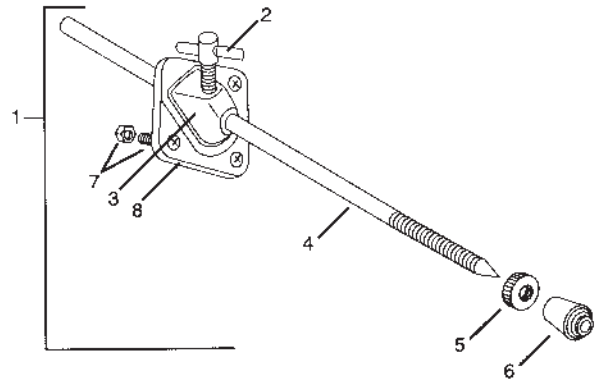

Rocker Parts

LR 2990 MT ELITE Double Tom Tom Holder

Item No.	Part No.	Description
1	P7180A	Double Tom Holder Assembly
2	P39591	Wing Nut
3	P3848	Washer
4	P1937	Spring
5	P3901	Male T-Handle
6	P71801	L-Arm with Ball
7	P71802	Set Clamp (For P71801) with Screw
8	P3007	Key Rod, 3/4" Long
9	P71803	Ball Holder Casting with Insert Plate
10	P71804	Ball Holder Casting with Tube
11	P71805	1" Tube Clamp (For P7180A) with Screw
12	P7184A	Bass Casting Assembly Complete
13	P3903	Female T-Handle
14	P71841	Carriage Bolt, M8 x 1.25, 1-3/4" Long
15	P71842	1" Insert for P7184A
16	P71843	Gasket for P7184A
17	P71844	Metal Plate for P7184A
18	P7135	#8-32 x 1/2" SEMS

ELITE TENSION LUG

Item No.	Part No.	Description
1	P7175-C	Large Elite Lug Complete P.O.P.
2	P2201R	Swivel Nut
3	P2200R	Plastic Retainer
4	P71751	Gasket
5	P7135	Mounting Screw

LC5024TL Elite Floor Tom Leg and Tom Bracket

Item No.	Part No.	Description
1	LC5024TL	Set of 3 Legs with Brackets Complete
2	P7185A	Tom Bracket Assembly
3	P3959	Wing Nut
4	P71852	Washer for P7185A
5	P1937	Spring
6	P71853	Bolt, M6x1 - 1-9/16 LG.
7	P71854	Gasket for P7185A
8	P71855	Mounting Screw, M5.5
9	P7178	Tom Leg with Crutch Tip
10	P71781	Crutch Tip