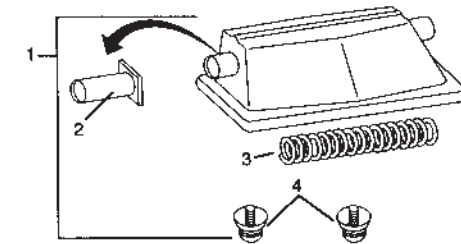

SNARE LUG

Item No.	Part No.	Description
1	P10254A	Accent Snare Lug Complete
2	P102521	Swivel Nut
3	P2242	Spring
4	P102541	Mounting Screws