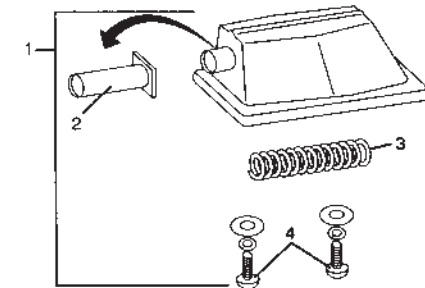

T HANDLE

Item No.	Part No.	Description
1	P10255	T Handle

Accent Parts

TOM LUG

Item No.	Part No.	Description
1	P10252A	Accent Tom Lug Complete
2	P102521	Swivel Nut
3	P2245	Spring
4	P102522	Mounting Screws

BASS LUG