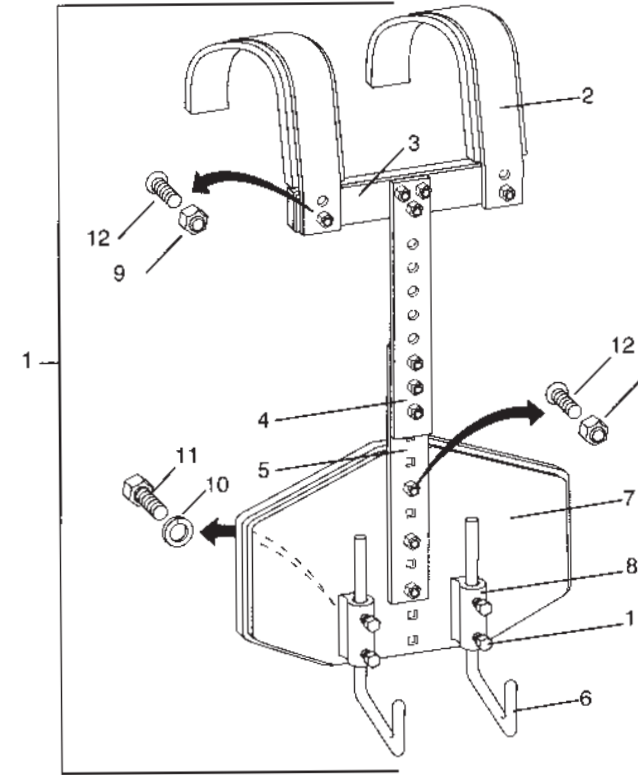

Snare Carriers

Aluminum T Style

LF 4740

Omni T with J arms

Item No.	Part No.	Description
1	LF 4740	T-Bar Complete with J Arms
2	P47401	Shoulder Strap Foamed
3	P47402	Cross Member Foamed
4	P47403	Upper Support
5	P47404	Lower Support
6	P4520	1/2" Snare J Arms
7	P47405	Large Stomach Plate, Foamed
8	P47406	Large Support Arm Clamp
9	P140	1/4" 20 ESNA Nut
10	P306	1/4" Lockwasher
11	P257	1/4" 20 x 1/2" Hx Bolt
12	P270	1/4" 20 x 3/4" Carriage Bolt