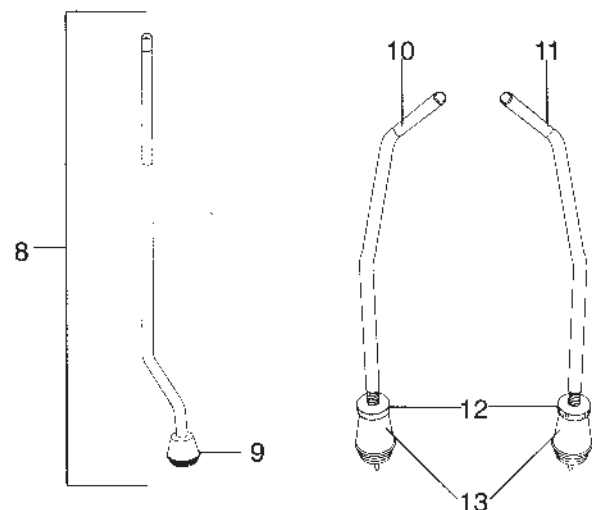

Ludwig[®]

**DRUM OUTFIT
REPLACEMENT PARTS**

WWW.LUDWIG-DRUMS.COM

Ludwig[®]

www.ludwig-drums.com

We Make Legends., Conn-Selmer, Inc., P.O. Box 310, Elkhart, IN 46515

Accent Parts

Item No.	Part No.	Description
1	P102525A	Tom Tom, Floor Tom & Spur Bracket Assembly
2	P102514	Wing Nut
3	P102526	Hex Bolt
4	P3848	Washer
5	P308	Lockwasher
6	P102527	Rubber Gasket
7	P102522	Mounting Screws w/ Washers
8	P7178	Floor Tom Leg
9	P71781	Rubber Crutch Tip
10	P102528	Left Spur (from player's veiw)
11	P102529	Right Spur (from player's veiw)
12	P1989	Knurled Nut
13	P1995	Rubber Crutch Tip

Item No.	Part No.	Description
1	P10259A	Double Tom Holder
2	P71801	L-Arm w/ Ball 10mm
3	P102510	Set Clamp w/ Screw
4	P102514	Wing Nut
5	P2955	3/4" Hex Nut
6	P3957	Carraige Bolt
7	P71805	1" Set Clamp w/ Screw
8	P102515A	Bass Casting Complete
9	P102516	Nylon Insert
10	P102517	Hinge Pin
11	P102518	Hinge Pin Key
12	P102519	Carraige Bolt
13	P308	Lock Washer
14	P3848	Washer
15	P102520	Rubber Gasket
16	P102523	Metal Back Plate
17	P102524	Mounting Screws w/ Lock Washers

Tom Toms & Floor Tom Rod

Item No.	Part No.	Description
1	P-3023A	2-5/16" w/Washer

Snare Drum Rod

Item No.	Part No.	Description
1	P-3052A	1-5/8" w/Washer

BASS DRUM CLAW HOOK

Item No.	Part No.	Description
1	P-102530	Bass Claw Hook