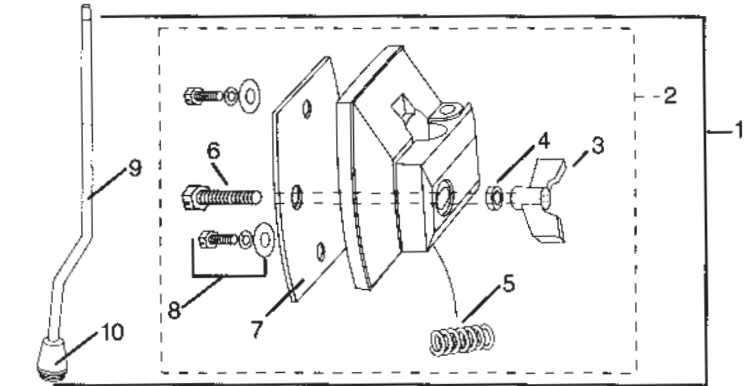

LC5024TL Elite Floor Tom Leg and Tom Bracket

Item No.	Part No.	Description
1	LC5024TL	Set of 3 Legs with Brackets Complete
2	P7185A	Tom Bracket Assembly
3	P3959	Wing Nut
4	P71852	Washer for P7185A
5	P1937	Spring
6	P71853	Bolt, M6x1 - 1-9/16 LG.
7	P71854	Gasket for P7185A
8	P71855	Mounting Screw, M5.5
9	P7178	Tom Leg with Crutch Tip
10	P71781	Crutch Tip