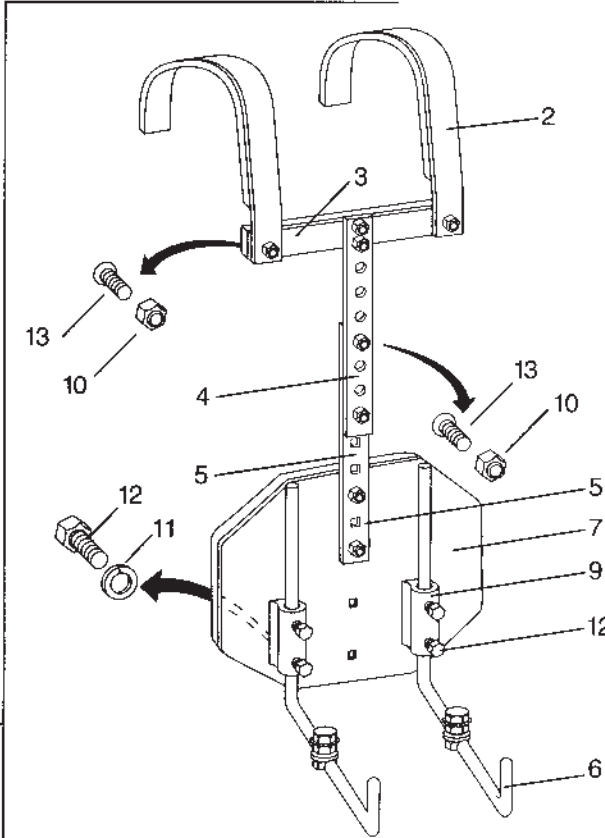

Trio Carrier Aluminum T Style