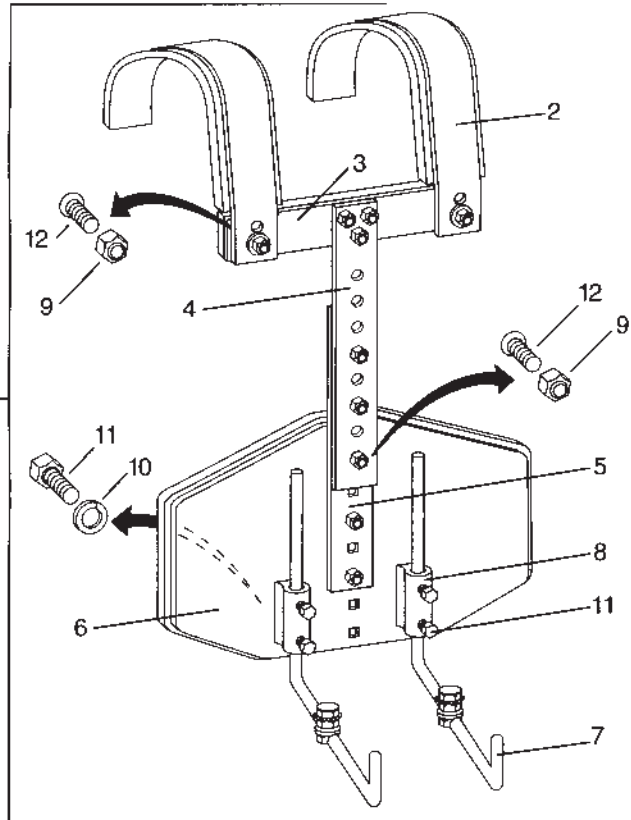

Quad/Quint Carrier
Aluminum T Style

LF 4744
Omni Quad/Quint Carrier

Item No.	Part No.	Description
1	LF 4744 B	T-Bar Complete with J Arms
2	P47401	Shoulder Strap Foamed
3	P47402	Cross Member Foamed
4	P47403	Upper Support
5	P47404	Lower Support
6	P47405	Large Stomach Plate, Foamed
7	P17441	1/2" Swivel J Arm
8	P47406	Large Support Arm Clamps
9	P140	1/4" 20 ESNA Nut (11)
10	P306	1/4" 20 Lock Washer (4)
11	P257	1/4" 20 x 1/2" Hx (8)
12	P270	1/4" 20 x 3/4" Carriage Bolt (11)

STABILIZER ASSEMBLY
for Omni Rail (at right)

Item No.	Part No.	Description
1	P1745A	Stabilizer Assembly Complete
2	P17451	Short Omega
3	P17452	Long Omega
4	P17453	Stabilizer Connector
5	P140	1/4" 20 ESNA Nut (3)
6	P316	1/4" Flat Washer (7)
7	P306	1/4" Lock Washer (2)
8	P275	1/4" 20 x 3/4" Hx Bolt (2)
9	P273	1/4" 20 x 1-1/4" CR Bolt
10	P274	1/4" 20 x 1-1/2" CR Bolt
11	P270	1/4" 20 x 3/4" CR Bolt