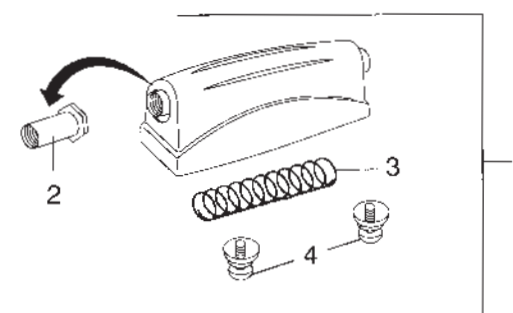

Item No.	Part No.	Description
1	P10259A	Double Tom Holder
2	P71801	L-Arm w/ Ball 10mm
3	P102510	Set Clamp w/ Screw
4	P102514	Wing Nut
5	P2955	3/4" Hex Nut
6	P3957	Carraige Bolt
7	P71805	1" Set Clamp w/ Screw
8	P102515A	Bass Casting Complete
9	P102516	Nylon Insert
10	P102517	Hinge Pin
11	P102518	Hinge Pin Key
12	P102519	Carraige Bolt
13	P308	Lock Washer
14	P3848	Washer
15	P102520	Rubber Gasket
16	P102523	Metal Back Plate
17	P102524	Mounting Screws w/ Lock Washers

Accent Parts

RODS

BASS LUG

Item No.	Part No.	Description
1	P10256A	Accent Bass Lug Complete
2	P102521	Swivel Nut
3	P2245	Spring
4	P102522	Mounting Screws w/ Washers

TOM LUG

Item No.	Part No.	Description
1	P10257A	Accent Tom & Floor Tom Lug
2	P102521	Swivel Nut
3	P2245	Spring
4	P102522	Mounting Screws w/ Washers