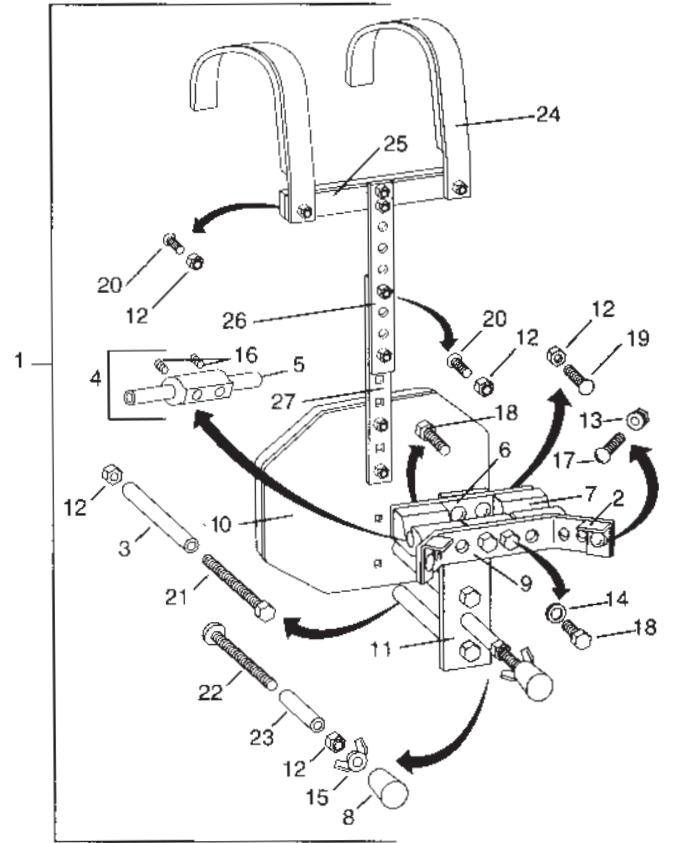

Rocker Parts

LR 2990 MT ELITE Double Tom Tom Holder

Item No.	Part No.	Description
1	P7180A	Double Tom Holder Assembly
2	P39591	Wing Nut
3	P3848	Washer
4	P1937	Spring
5	P3901	Male T-Handle
6	P71801	L-Arm with Ball
7	P71802	Set Clamp (For P71801) with Screw
8	P3007	Key Rod, 3/4" Long
9	P71803	Ball Holder Casting with Insert Plate
10	P71804	Ball Holder Casting with Tube
11	P71805	1" Tube Clamp (For P7180A) with Screw
12	P7184A	Bass Casting Assembly Complete
13	P3903	Female T-Handle
14	P71841	Carriage Bolt, M8 x 1.25, 1-3/4" Long
15	P71842	1" Insert for P7184A
16	P71843	Gasket for P7184A
17	P71844	Metal Plate for P7184A
18	P7135	#8-32 x 1/2" SEMS

Item No.	Part No.	Description
1	P10253A	Accent Bass Lug Complete
2	P102521	Swivel Nut
3	P2242	Spring
4	P102522	Mounting Screws

SNARE LUG

Item No.	Part No.	Description
1	P10254A	Accent Snare Lug Complete
2	P102521	Swivel Nut
3	P2242	Spring
4	P102541	Mounting Screws

LF 1740

Omni Lite with Bar

Item No.	Part No.	Description
1	LF 1740	Lite T-Bar Complete
2	P17401	Angle Bar L Attachment
3	P17402	Snare Spacer Tube
4	P17403A	Swivel Pin Attachment
5	P17403	Swivel Pin
6	P17404	Snare Mounting Plate
7	P17405	Swivel Pin Support
8	P17406	Bumper With Nut
9	P17407	Snare Angle Bar
10	P17408	Small Stomach Plate, Foamed
11	P17409	Snare Back Up Plate
12	P140	1/4" 20 ESNA Nut
13	P141	1/4" 20 KEP Nut
14	P306	1/4" Lock Washer
15	P100	1/4" 20 Wing Nut
16	P4509	1/4" 20 x 1/4 Set Screw
17	P269	1/4" 20 x 1/2 Carriage Bolt
18	P257	1/4" 20 x 1/2" Hx Bolt
19	P270	1/4" 20 x 3/4" Carriage Bolt
20	P273	1/4" 20 x 3/4" MCB
21	P211	1/4" 20 x 2-1/2" Hx
22	P215	1/4" 20 x 2-1/2" FILTS HD
23	P174010	Space Tube
24	P174011	Shoulder Strap Foamed
25	P174012	Cross Member Foamed
26	P174013	Upper Support Bar
27	P174014	Lower Support Bar