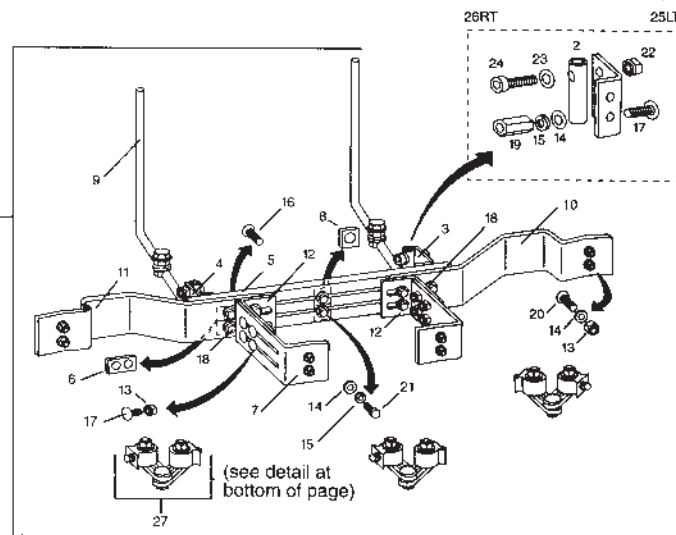

STABILIZER ASSEMBLY
for Omni Rail (at right)

Item No.	Part No.	Description
1	P1745A	Stabilizer Assembly Complete
2	P17451	Short Omega
3	P17452	Long Omega
4	P17453	Stabilizer Connector
5	P140	1/4" 20 ESNA Nut (3)
6	P316	1/4" Flat Washer (7)
7	P306	1/4" Lock Washer (2)
8	P275	1/4" 20 x 3/4" Hx Bolt (2)
9	P273	1/4" 20 x 1-1/4" CR Bolt
10	P274	1/4" 20 x 1-1/2" CR Bolt
11	P270	1/4" 20 x 3/4" CR Bolt

Omni Rail System with Swivel J Arms

Item No.	Part No.	Description
1	LF4744A	Omni Rail System Only
2	P47451	1/2" Swivel Tube (2)
3	P4745L	Swivel Attachment - LT
4	P4745R	Swivel Attachment - RT
5	P47441	Omni Rail
6	P17442	Slide Clamp Connector (4)
7	P17447	Outside Center Drum Support (2)
8	P47442	Quint Slide Connector (2)
9	P17441	1/2" Swivel J-Arms (2)
10	P47443	Left Side Rail
11	P47444	Right Side Rail
12	P17443	Inside Center Drum Mount (2)
13	P140	1/4" 20 ESNA Nut (20)
14	P316	1/4" Flat Washer (22)
15	P306	1/4" Lock Washer (12)
16	P274	1/4" 20 x 3/4" Button HD (4)
17	P270	1/4" 20 x 3/4" CRBT (10)
18	P275	1/4" 20 x 3/4" Hx Bolt (4)
19	P128	7/8" Coupling Nut (2)
20	P276	1/4" 20 x 1" CRBT (8)
21	P4531	1/4" 20 x 1" HXBT (6)
22	P4599	5/16" ESNA Nut (2)
23	P320	3/8" Nylon Washer (4)
24	P278	3/8" x 3/4" Shoulder Bolt (2)
25	P4745AL	Swivel Bracket Complete - LT
26	P4745AR	Swivel Bracket Complete - RT
27	P4745A	Stabilizer Assembly Complete