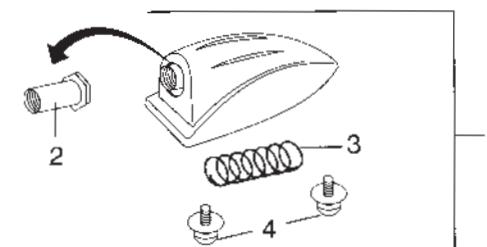

TOM LUG

Item No.	Part No.	Description
1	P10257A	Accent Tom & Floor Tom Lug
2	P102521	Swivel Nut
3	P2245	Spring
4	P102522	Mounting Screws w/ Washers