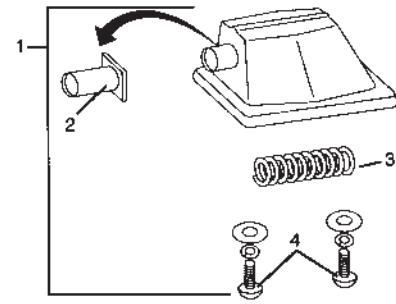

Accent Parts

TOM LUG

Item No.	Part No.	Description
1	P10252A	Accent Tom Lug Complete
2	P102521	Swivel Nut
3	P2245	Spring
4	P102522	Mounting Screws