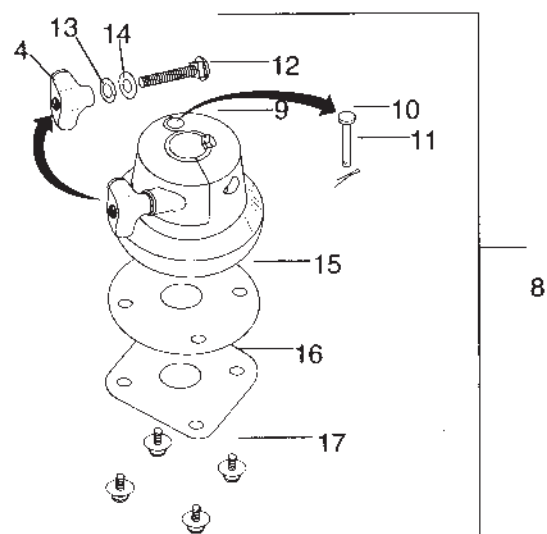

Ludwig[®]

**DRUM OUTFIT
REPLACEMENT PARTS**

WWW.LUDWIG-DRUMS.COM

Ludwig[®]

www.ludwig-drums.com

We Make Legends., Conn-Selmer, Inc., P.O. Box 310, Elkhart, IN 46515

Accent Parts

Item No.	Part No.	Description
1	P102525A	Tom Tom, Floor Tom & Spur Bracket Assembly
2	P102514	Wing Nut
3	P102526	Hex Bolt
4	P3848	Washer
5	P308	Lockwasher
6	P102527	Rubber Gasket
7	P102522	Mounting Screws w/ Washers
8	P7178	Floor Tom Leg
9	P71781	Rubber Crutch Tip
10	P102528	Left Spur (from player's veiw)
11	P102529	Right Spur (from player's veiw)
12	P1989	Knurled Nut
13	P1995	Rubber Crutch Tip

Item No.	Part No.	Description
1	P10259A	Double Tom Holder
2	P71801	L-Arm w/ Ball 10mm
3	P102510	Set Clamp w/ Screw
4	P102514	Wing Nut
5	P2955	3/4" Hex Nut
6	P3957	Carraige Bolt
7	P71805	1" Set Clamp w/ Screw
8	P102515A	Bass Casting Complete
9	P102516	Nylon Insert
10	P102517	Hinge Pin
11	P102518	Hinge Pin Key
12	P102519	Carraige Bolt
13	P308	Lock Washer
14	P3848	Washer
15	P102520	Rubber Gasket
16	P102523	Metal Back Plate
17	P102524	Mounting Screws w/ Lock Washers

Tom Toms & Floor Tom Rod

Item No.	Part No.	Description
1	P-3023A	2-5/16" w/Washer

Snare Drum Rod

Item No.	Part No.	Description
1	P-3052A	1-5/8" w/Washer

BASS DRUM CLAW HOOK

Item No.	Part No.	Description
1	P-102530	Bass Claw Hook

Rocker Parts

LR 2990 MT ELITE Double Tom Tom Holder

Item No.	Part No.	Description
1	P7180A	Double Tom Holder Assembly
2	P39591	Wing Nut
3	P3848	Washer
4	P1937	Spring
5	P3901	Male T-Handle
6	P71801	L-Arm with Ball
7	P71802	Set Clamp (For P71801) with Screw
8	P3007	Key Rod, 3/4" Long
9	P71803	Ball Holder Casting with Insert Plate
10	P71804	Ball Holder Casting with Tube
11	P71805	1" Tube Clamp (For P7180A) with Screw
12	P7184A	Bass Casting Assembly Complete
13	P3903	Female T-Handle
14	P71841	Carriage Bolt, M8 x 1.25, 1-3/4" Long
15	P71842	1" Insert for P7184A
16	P71843	Gasket for P7184A
17	P71844	Metal Plate for P7184A
18	P7135	#8-32 x 1/2" SEMS