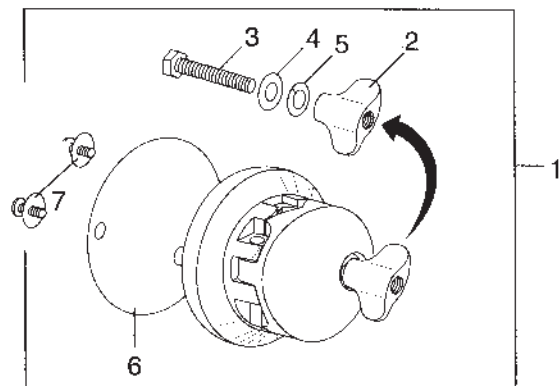

Accent Parts

Item No.	Part No.	Description
1	P102525A	Tom Tom, Floor Tom & Spur Bracket Assembly
2	P102514	Wing Nut
3	P102526	Hex Bolt
4	P3848	Washer
5	P308	Lockwasher
6	P102527	Rubber Gasket
7	P102522	Mounting Screws w/ Washers
8	P7178	Floor Tom Leg
9	P71781	Rubber Crutch Tip
10	P102528	Left Spur (from player's veiw)
11	P102529	Right Spur (from player's veiw)
12	P1989	Knurled Nut
13	P1995	Rubber Crutch Tip

Item No.	Part No.	Description
1	P10259A	Double Tom Holder
2	P71801	L-Arm w/ Ball 10mm
3	P102510	Set Clamp w/ Screw
4	P102514	Wing Nut
5	P2955	3/4" Hex Nut
6	P3957	Carraige Bolt
7	P71805	1" Set Clamp w/ Screw
8	P102515A	Bass Casting Complete
9	P102516	Nylon Insert
10	P102517	Hinge Pin
11	P102518	Hinge Pin Key
12	P102519	Carraige Bolt
13	P308	Lock Washer
14	P3848	Washer
15	P102520	Rubber Gasket
16	P102523	Metal Back Plate
17	P102524	Mounting Screws w/ Lock Washers