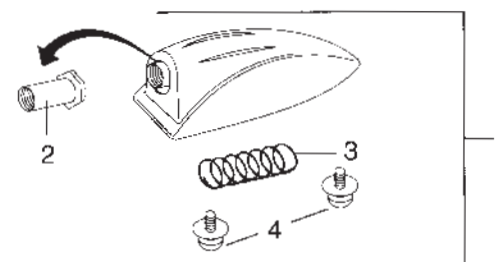

Accent Parts

RODS

BASS LUG

Item No.	Part No.	Description
1	P10256A	Accent Bass Lug Complete
2	P102521	Swivel Nut
3	P2245	Spring
4	P102522	Mounting Screws w/ Washers