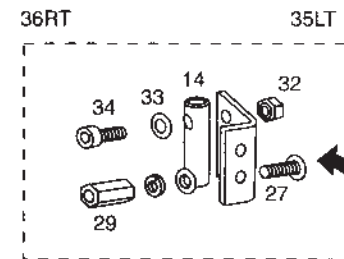

LF 1741 Omni Lite with Bumper

Item No.	Part No.	Description
1	LF1741	Omni Lite with Bumper Complete
2	P47411	Rubber Bumper Assembly
3	P47412	Bass Drum Snap Assembly
4	P17411	Plastic Bumper
5	P17408	Small Stomach Plate, Foamed
6	P140	1/4" 20 ESNA Nut (11)
7	P270	1/4" 20 x 3/4" Carriage Bolt
8	P276	1/4" 20 x 1" Carriage Bolt
9	P174011	Shoulder Strap Foamed
10	P174012	Cross Member Foamed
11	P174013	Upper Support Bar
12	P174014	Lower Support Bar
13	P17412	Bass Drum Arm Left
14	P17413	Bass Drum Arm Right

Trio Carrier Aluminum T Style

LF 1744 Omni Lite Trio Complete with Rail

Item No.	Part No.	Description
1	LF 1744	T-Bar Complete with J Arms and Rail
2	P174011	Shoulder Strap Foamed
3	P174012	Cross Member Foamed
4	P174013	Upper Support
5	P174014	Lower Support
6	P17441	1/2" Swivel J Arm
7	P17408	Small Stomach Plate, Foamed
8	P1745A	Stabilizer Assembly Complete
9	P47406	Large Support Arm Clamp
10	P140	1/4" 20 ESNA Nut (11)
11	P306	1/4" Lockwasher (4)
12	P257	1/4" 20 x 1/2" Hx (8)
13	P273	1/4" 20 x 3/4" MCB (10)
14	P47451	1/2" Swivel Tube (2)
15	P4745L	Swivel Attachment - LT
16	P4745R	Swivel Attachment - RT
17	P17442	Slide Connectors (4)
18	P17443	Inside Center Drum Mount
19	P17444	Trio Omni Rail (1)
20	P17445	Left Trio Side (1)
21	P17446	Right Trio Side (1)
22	P17447	Outside Center Drum Mount
23	P140	1/4" 20 ESNA Nut
24	P316	1/4" Flat Washer
25	P306	1/4" Lock Washer
26	P274	1/4" 20 x 3/4" Button HD Inside (4)
27	P270	1/4" 20 x 3/4" Carriage Bolt (6)
28	P275	1/4" 20 X 3/4" Hx Bolt (6)
29	P128	7/8" Coupling Nut (2)
30	P276	1/4" 20 x 1 CR Bolt (6)
31	P4531	1/4" 20 x 1 Hx Bolt (2)
32	P4599	5/16" ESNA Nut (2)
33	P320	3/8" Nylon Washer (4)
34	P278	3/8" x 3/4" Shoulder Bolt (2)
35	P4745AL	Swivel Bracket Complete - LT
36	P4745AR	Swivel Bracket Complete - RT