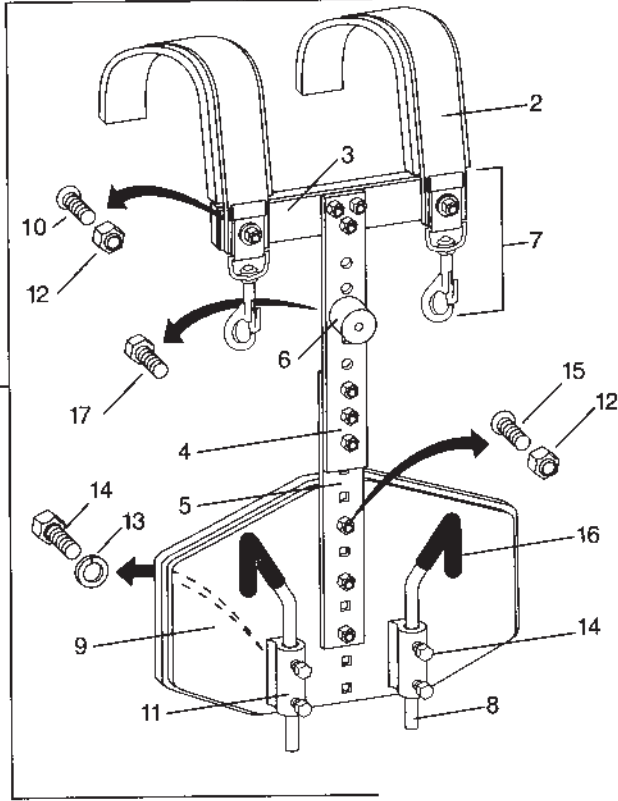

Bass Drum Carriers Aluminum T Style

LF 4741 Omni T with J arms and Bumper

Item No.	Part No.	Description
1	LF 4741	T-Bar Complete with J Arms
2	P47401	Shoulder Strap Foamed
3	P47402	Cross Member Foamed
4	P47403	Upper Support
5	P47404	Lower Support
6	P47411	Rubber Bumper Assembly
7	P47412	Bass Drum Snap Assembly
8	P4523	1/2" Bass Drum J - Arms
9	P47405	Large Stomach Plate, Foamed
10	P276	1" Long Carriage Bolt
11	P47406	Large Support Arm Clamp
12	P140	1/4" 20 ESNA Nut (11)
13	P306	1/4" Lock Washer (4)
14	P257	1/4" 20 x 1/2" Hx (8)
15	P270	1/4" 20 x 3/4" Carriage Bolt (11)
16	P47413	Vinyl Grip (2)
17	P262	1-1/4" Long Hx Bolt