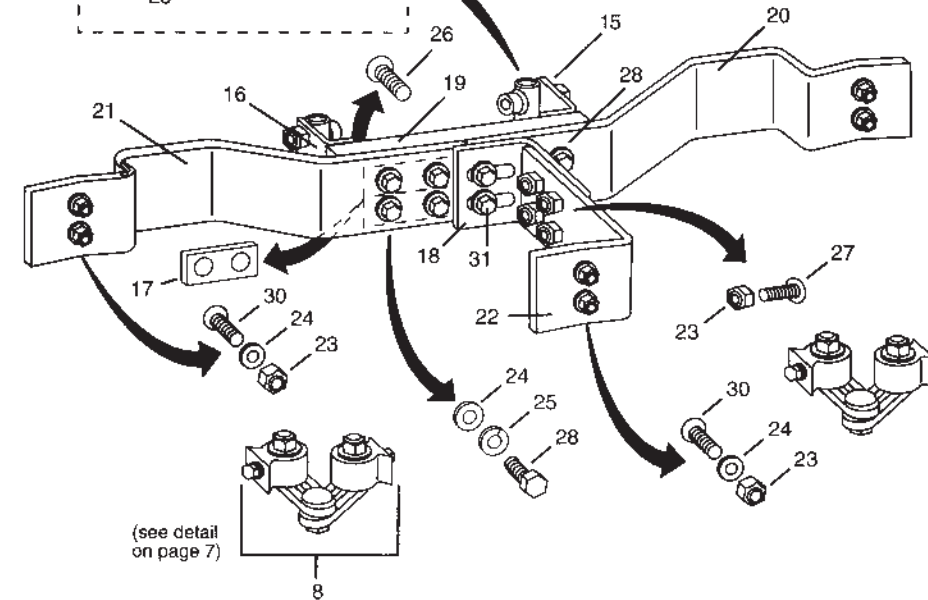

LF 1741 Omni Lite with Bumper

Item No.	Part No.	Description
1	LF1741	Omni Lite with Bumper Complete
2	P47411	Rubber Bumper Assembly
3	P47412	Bass Drum Snap Assembly
4	P17411	Plastic Bumper
5	P17408	Small Stomach Plate, Foamed
6	P140	1/4" 20 ESNA Nut (11)
7	P270	1/4" 20 x 3/4" Carriage Bolt
8	P276	1/4" 20 x 1" Carriage Bolt
9	P174011	Shoulder Strap Foamed
10	P174012	Cross Member Foamed
11	P174013	Upper Support Bar
12	P174014	Lower Support Bar
13	P17412	Bass Drum Arm Left
14	P17413	Bass Drum Arm Right

Trio Carrier Aluminum T Style

LF 1744 Omni Lite Trio Complete with Rail

Item No.	Part No.	Description
1	LF 1744	T-Bar Complete with J Arms and Rail
2	P174011	Shoulder Strap Foamed
3	P174012	Cross Member Foamed
4	P174013	Upper Support
5	P174014	Lower Support
6	P17441	1/2" Swivel J Arm
7	P17408	Small Stomach Plate, Foamed
8	P1745A	Stabilizer Assembly Complete
9	P47406	Large Support Arm Clamp
10	P140	1/4" 20 ESNA Nut (11)
11	P306	1/4" Lockwasher (4)
12	P257	1/4" 20 x 1/2" Hx (8)
13	P273	1/4" 20 x 3/4" MCB (10)
14	P47451	1/2" Swivel Tube (2)
15	P4745L	Swivel Attachment - LT
16	P4745R	Swivel Attachment - RT
17	P17442	Slide Connectors (4)
18	P17443	Inside Center Drum Mount
19	P17444	Trio Omni Rail (1)
20	P17445	Left Trio Side (1)
21	P17446	Right Trio Side (1)
22	P17447	Outside Center Drum Mount
23	P140	1/4" 20 ESNA Nut
24	P316	1/4" Flat Washer
25	P306	1/4" Lock Washer
26	P274	1/4" 20 x 3/4" Button HD Inside (4)
27	P270	1/4" 20 x 3/4" Carriage Bolt (6)
28	P275	1/4" 20 X 3/4" Hx Bolt (6)
29	P128	7/8" Coupling Nut (2)
30	P276	1/4" 20 x 1 CR Bolt (6)
31	P4531	1/4" 20 x 1 Hx Bolt (2)
32	P4599	5/16" ESNA Nut (2)
33	P320	3/8" Nylon Washer (4)
34	P278	3/8" x 3/4" Shoulder Bolt (2)
35	P4745AL	Swivel Bracket Complete - LT
36	P4745AR	Swivel Bracket Complete - RT