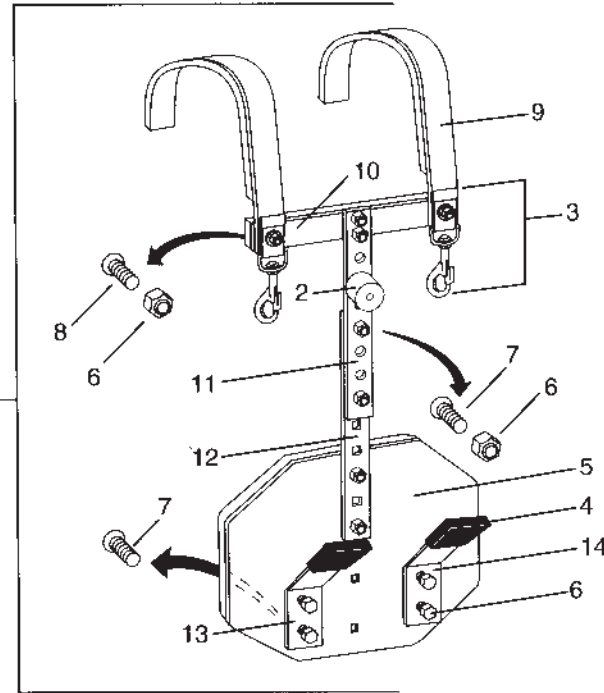

Bass Drum Carriers Aluminum T Style

LF 4741 Omni T with J arms and Bumper

Item No.	Part No.	Description
1	LF 4741	T-Bar Complete with J Arms
2	P47401	Shoulder Strap Foamed
3	P47402	Cross Member Foamed
4	P47403	Upper Support
5	P47404	Lower Support
6	P47411	Rubber Bumper Assembly
7	P47412	Bass Drum Snap Assembly
8	P4523	1/2" Bass Drum J - Arms
9	P47405	Large Stomach Plate, Foamed
10	P276	1" Long Carriage Bolt
11	P47406	Large Support Arm Clamp
12	P140	1/4" 20 ESNA Nut (11)
13	P306	1/4" Lock Washer (4)
14	P257	1/4" 20 x 1/2" Hx (8)
15	P270	1/4" 20 x 3/4" Carriage Bolt (11)
16	P47413	Vinyl Grip (2)
17	P262	1-1/4" Long Hx Bolt

LF 1741 Omni Lite with Bumper

Item No.	Part No.	Description
1	LF1741	Omni Lite with Bumper Complete
2	P47411	Rubber Bumper Assembly
3	P47412	Bass Drum Snap Assembly
4	P17411	Plastic Bumper
5	P17408	Small Stomach Plate, Foamed
6	P140	1/4" 20 ESNA Nut (11)
7	P270	1/4" 20 x 3/4" Carriage Bolt
8	P276	1/4" 20 x 1" Carriage Bolt
9	P174011	Shoulder Strap Foamed
10	P174012	Cross Member Foamed
11	P174013	Upper Support Bar
12	P174014	Lower Support Bar
13	P17412	Bass Drum Arm Left
14	P17413	Bass Drum Arm Right

Trio Carrier Aluminum T Style

LF 1744 Omni Lite Trio Complete with Rail